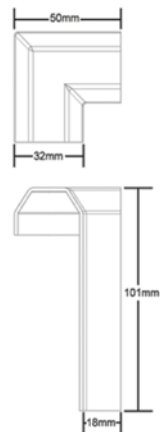

FIX-R Gutter Trim Corners - Internal

Features & Benefits

- Smooth, hi-gloss finish - exact colour match to the trims
- No need for pinning into place
- Manufactured to give a perfect fit to the trims
- Low profile to give a seamless finish

Description

Designed to match the profile of the FIX-R Check Kerb Trim. These simply fit over the top of the trims and are adhered in place with superglue.