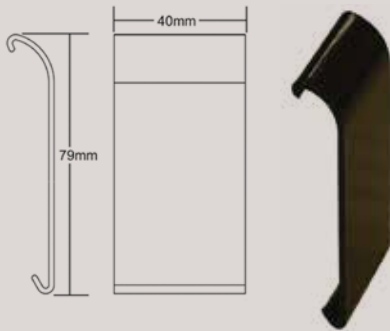

Trim Accessories

FIX-R Gutter Trim Cover Clip

Features & Benefits

- Smooth, hi-gloss finish - exact colour match to the trims
- No need for pinning into place
- Manufactured to give a perfect fit to the trims

Description

Designed to simply clip over the gutter front plate. The bottom edge hooks under the trim and the top is simply clipped over the top of the gutter front plate. This is universal for both batten back plate and standard FIX-R Gutter Trim.