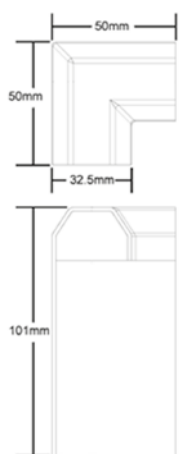

FIX-R Gutter Trim Corners - External Corner / Stop Ends

Features & Benefits

- Smooth, hi-gloss finish - exact colour match to the trims
- No need for pinning into place
- Manufactured to give a perfect fit to the trims
- Low profile to give a seamless finish

Description

Designed to match the profile of the FIX-R Check Kerb Trim. These simply fit over the top of the trims and are adhered in place with superglue.

These are universal corners with removable blanking plates that allow the component to be either a corner & a left or right stop end.

Typical Properties & Characteristics

Material	u-PVC
Colour	Black or white