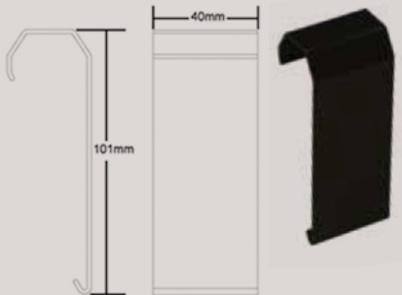

#### Description

Designed to simply clip over the gutter front plate. The bottom edge hooks under the trim and the top is simply clipped over the top of the gutter front plate. This is universal for both batten back plate and standard FIX-R Gutter Trim.