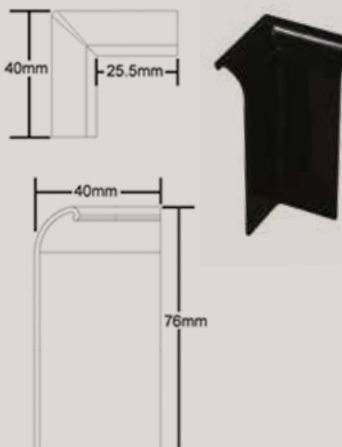

FIX-R Gutter Trim Corners - Internal

Features & Benefits

- Smooth, hi-gloss finish - exact colour match to the trims
- No need for pinning into place
- Manufactured to give a perfect fit to the trims
- Low profile to give a seamless finish

Description

Designed to match the profile of the FIX-R Gutter Trim. These simply fit over the top of the trims and are adhered in place with superglue.