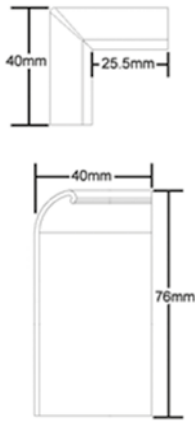

Harding Way,
St Ives,
Cambridgeshire,
PE27 3YJ

Tel: 01480 466777
Fax: 01480 290133

Email: info@fix-r.co.uk
Web: www.fix-r.co.uk

FIX-R Gutter Trim Corners - External

Features & Benefits

- Smooth, hi-gloss finish - exact colour match to the trims
- No need for pinning into place
- Manufactured to give a perfect fit to the trims
- Low profile to give a seamless finish

Description

Designed to match the profile of the FIX-R Gutter Trim. These simply fit over the top of the trims and are adhered in place with superglue.

Typical Properties & Characteristics

Material	u-PVC
Colour	Black or white