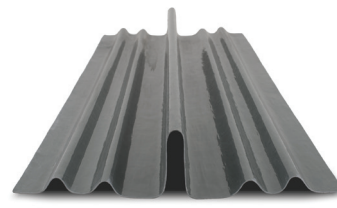

Low Profile Dry Fix Valley Trough

Product code: 10645623