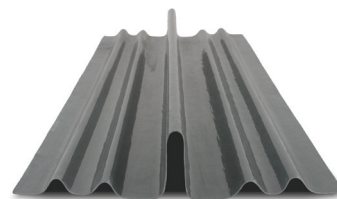

Quinn

Devenish	Low Profile Dry Fix Valley Trough
Locherne	High Profile Dry Fix Valley Trough
Rathmore	Low Profile Dry Fix Valley Trough
Western Slate	Low Profile Dry Fix Valley Trough

Lagan

Double Roll	High Profile Dry Fix Valley Trough
Elite	Low Profile Dry Fix Valley Trough
Flat	Low Profile Dry Fix Valley Trough
Square Top	High Profile Dry Fix Valley Trough

Double Lap Products

Plain Tiles (All)	Low Profile Dry Fix Valley Trough
Slates 7mm to 15mm thick	Low Profile Dry Fix Valley Trough
Slates 16mm to 22mm thick	High Profile Dry Fix Valley Trough

Sandtoft (Wienerberger)

20/20	Low Profile Dry Fix Valley Trough
Actua	Low Profile Dry Fix Valley Trough
Arcadia	High Profile Dry Fix Valley Trough
Balmoral	Low Profile Dry Fix Valley Trough
Bridgewater	High Profile Dry Fix Valley Trough
Calderdale Slate	Low Profile Dry Fix Valley Trough
Cassius	Low Profile Dry Fix Valley Trough
County	High Profile Dry Fix Valley Trough
Double Pantile	High Profile Dry Fix Valley Trough
Double Roman	High Profile Dry Fix Valley Trough
Flemish	High Profile Dry Fix Valley Trough
Gaelic	High Profile Dry Fix Valley Trough
Greenwood	High Profile Dry Fix Valley Trough
Lindium	High Profile Dry Fix Valley Trough
Modula	High Profile Dry Fix Valley Trough
Old English	High Profile Dry Fix Valley Trough
Old Hollow	High Profile Dry Fix Valley Trough
Olympus	High Profile Dry Fix Valley Trough
Neo Pantile	High Profile Dry Fix Valley Trough
Rivius	Low Profile Dry Fix Valley Trough
Shire Pantile	High Profile Dry Fix Valley Trough
Standard Pattern	High Profile Dry Fix Valley Trough
Tempest	High Profile Dry Fix Valley Trough
TLE	Low Profile Dry Fix Valley Trough
Vauban	Low Profile Dry Fix Valley Trough

High Profile Dry Fix Valley Trough

Product code: 10645622

Low profile Dry Fix Valley Trough

Product code: 10645623

Date of issue: May 19