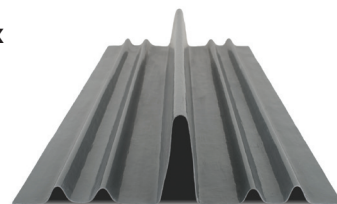

Double Lap Products

Plain Tiles (All)	Low Profile Dry Fix Valley Trough
Slates 7mm to 15mm thick	Low Profile Dry Fix Valley Trough
Slates 16mm to 22mm thick	High Profile Dry Fix Valley Trough

Sandtoft (Wienerberger)

20/20	Low Profile Dry Fix Valley Trough
Actua	Low Profile Dry Fix Valley Trough
Arcadia	High Profile Dry Fix Valley Trough
Balmoral	Low Profile Dry Fix Valley Trough
Bridgewater	High Profile Dry Fix Valley Trough
Calderdale Slate	Low Profile Dry Fix Valley Trough
Cassius	Low Profile Dry Fix Valley Trough
County	High Profile Dry Fix Valley Trough
Double Pantile	High Profile Dry Fix Valley Trough
Double Roman	High Profile Dry Fix Valley Trough
Flemish	High Profile Dry Fix Valley Trough
Gaelic	High Profile Dry Fix Valley Trough
Greenwood	High Profile Dry Fix Valley Trough
Lindium	High Profile Dry Fix Valley Trough
Modula	High Profile Dry Fix Valley Trough
Old English	High Profile Dry Fix Valley Trough
Old Hollow	High Profile Dry Fix Valley Trough
Olympus	High Profile Dry Fix Valley Trough
Neo Pantile	High Profile Dry Fix Valley Trough
Rivius	Low Profile Dry Fix Valley Trough
Shire Pantile	High Profile Dry Fix Valley Trough
Standard Pattern	High Profile Dry Fix Valley Trough
Tempest	High Profile Dry Fix Valley Trough
TLE	Low Profile Dry Fix Valley Trough
Vauban	Low Profile Dry Fix Valley Trough

High Profile Dry Fix Valley Trough

Product code: 10645622