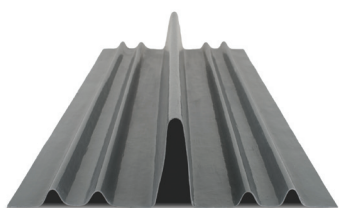

Dry Fix Trough compatibility

Crest	
DS5	High Profile Dry Fix Valley Trough
F8.5	High Profile Dry Fix Valley Trough
F10	High Profile Dry Fix Valley Trough
F12	High Profile Dry Fix Valley Trough
F15	High Profile Dry Fix Valley Trough
G10	Low Profile Dry Fix Valley Trough
H10	High Profile Dry Fix Valley Trough
H14	High Profile Dry Fix Valley Trough
H15	Low Profile Dry Fix Valley Trough
S9	Low Profile Dry Fix Valley Trough
SP10	High Profile Dry Fix Valley Trough
Double Pantile	High Profile Dry Fix Valley Trough
Double Roman	High Profile Dry Fix Valley Trough
Planum	Low Profile Dry Fix Valley Trough
Wolds	High Profile Dry Fix Valley Trough

Marley	
Anglia Plus	High Profile Dry Fix Valley Trough
Ashmore	Low Profile Dry Fix Valley Trough
Duo Modern	Low Profile Dry Fix Valley Trough
Double Roman	High Profile Dry Fix Valley Trough
Edgemere	Low Profile Dry Fix Valley Trough
Lincoln	High Profile Dry Fix Valley Trough
Ludlow Major	High Profile Dry Fix Valley Trough
Ludlow Plus	High Profile Dry Fix Valley Trough
Malvern	High Profile Dry Fix Valley Trough
Maxima	High Profile Dry Fix Valley Trough
Melbourn	Low Profile Dry Fix Valley Trough
Melodie	High Profile Dry Fix Valley Trough
Mendip	High Profile Dry Fix Valley Trough
Modern	Low Profile Dry Fix Valley Trough
Wessex	High Profile Dry Fix Valley Trough

High Profile Dry Fix Valley Trough

Product code: 10645622